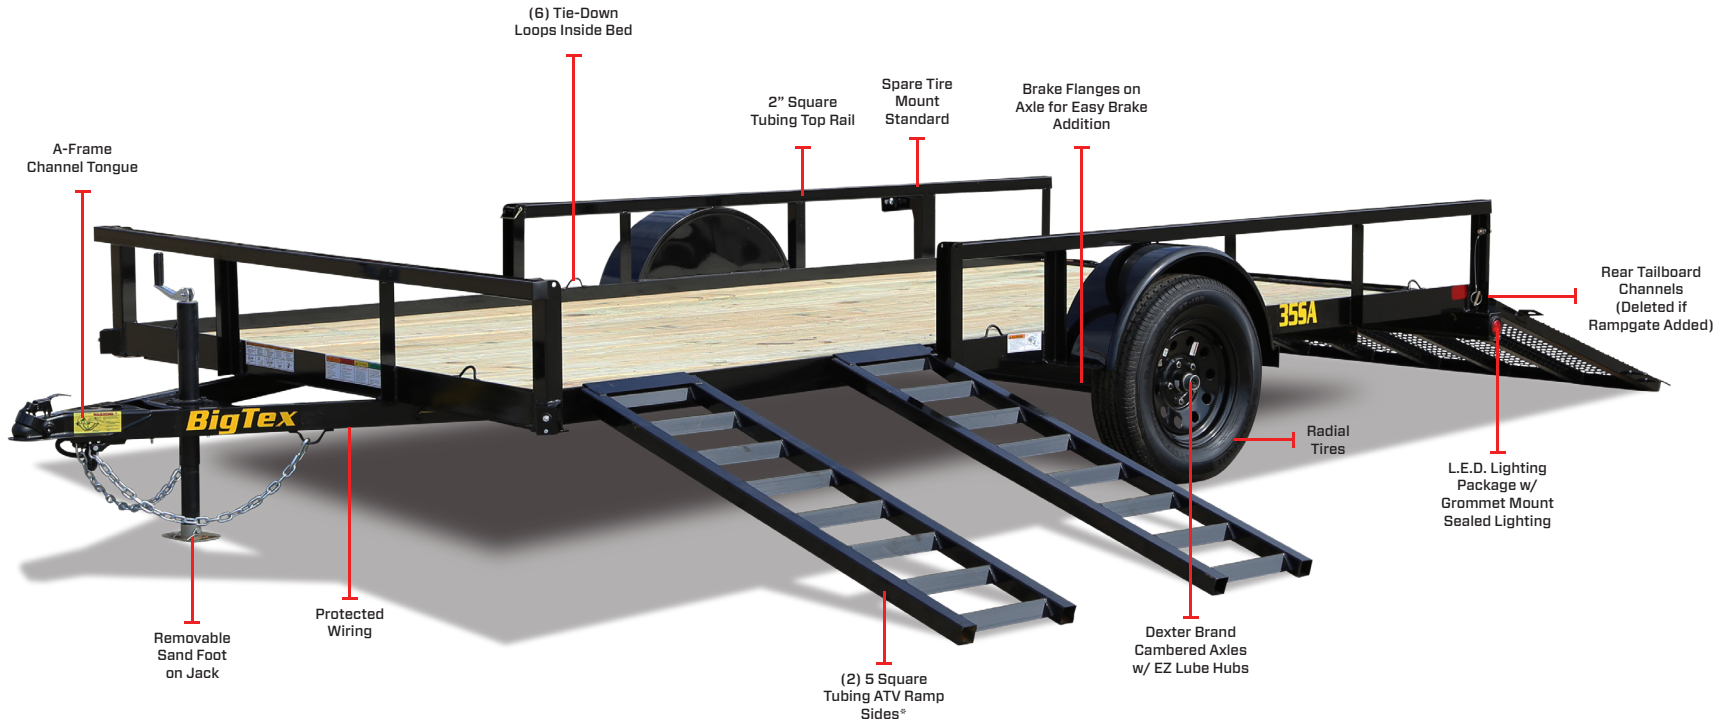

35SA-RSX

SINGLE AXLE ATV TRAILER

BigTex TRAILERS

 GVWR: 2,995#  EMPTY WEIGHT: 1,220# (14' Model)  AVAILABLE LENGTHS: 12' - 14'  BED WIDTH: 83" WIDE  COUPLER: 2" A-Frame

* Ramps can be used on either sides and on rear

5' SQUARE TUBING ATV RAMP SIDES

The removable sides on the 25SA-RSX double as ramps that can be used on either side and on rear.

PIPE TOP RAIL

A sturdy top rail, made of 2" square tubing, stands up to abuse.

L.E.D. LIGHTING PACKAGE

This utility trailer comes standard with LED lighting that is brighter and lasts longer.